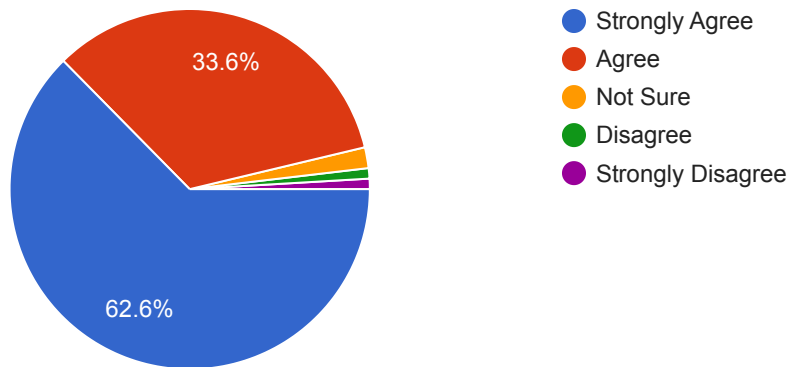

The prescribed books / reading materials are available in the library

Copy

107 responses

Sport Equipment in the Sport Department is in good working condition

Copy

107 responses

Separate common rooms for girls and boys are available

Copy

107 responses