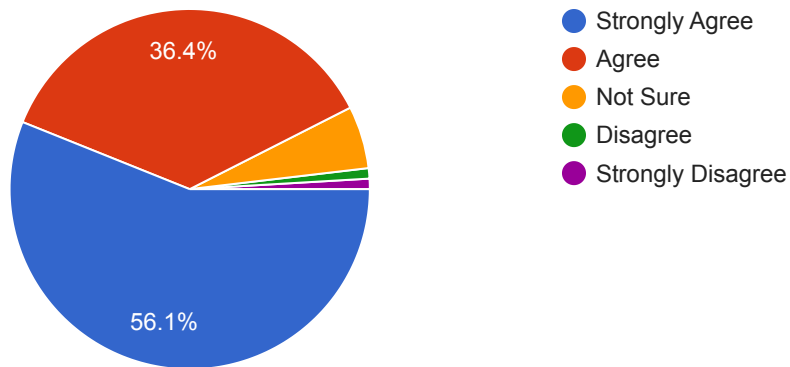

College campus is green and eco-friendly

Copy

107 responses

Clean drinking RO water & water cooler is available in the college campus

Copy

107 responses

The buildings / classrooms are easily accessible to disabled persons

Copy

107 responses