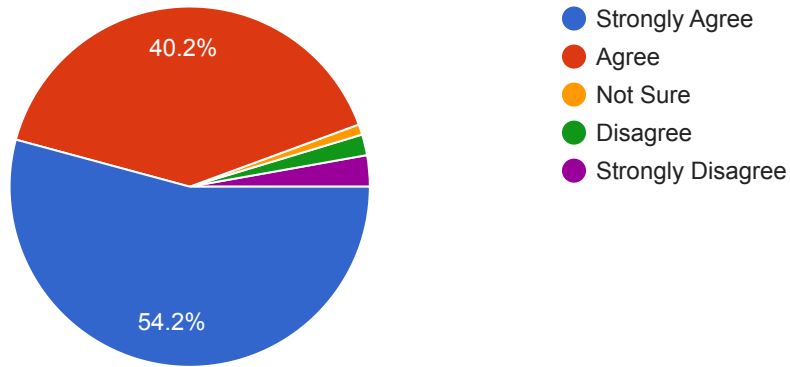

College campus is green and eco-friendly

Copy

107 responses

Clean drinking RO water & water cooler is available in the college campus

Copy

107 responses