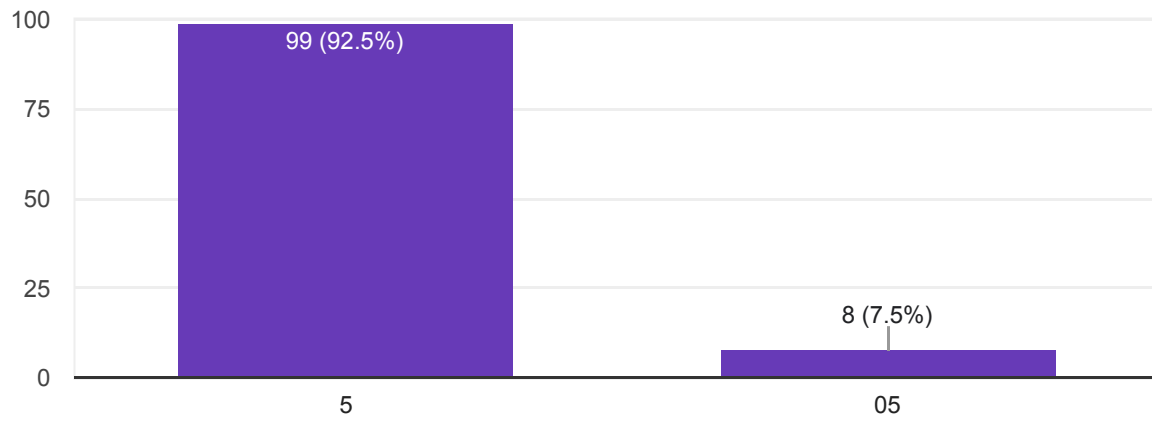

Captcha: Answer this 9-4=?

Copy

107 responses

This content is neither created nor endorsed by Google. [Report Abuse](#) - [Terms of Service](#) - [Privacy Policy](#).

Google Forms