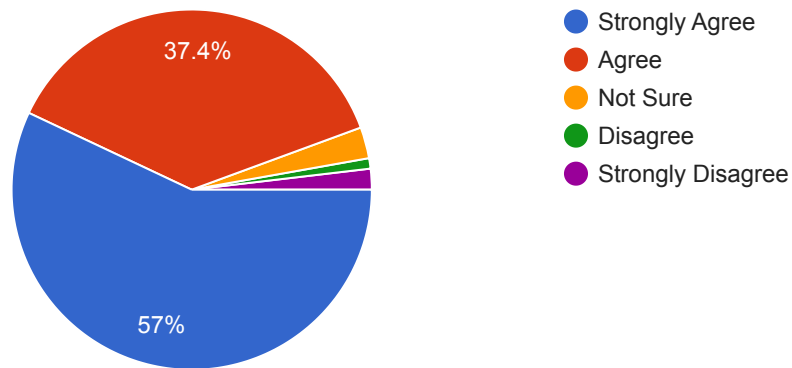

The classrooms are clean and well maintained

 Copy

107 responses

Class rooms are ICT based (LCD/OHP Projector, Audio Visual Aids)

 Copy

107 responses

College campus is green and eco-friendly

 Copy