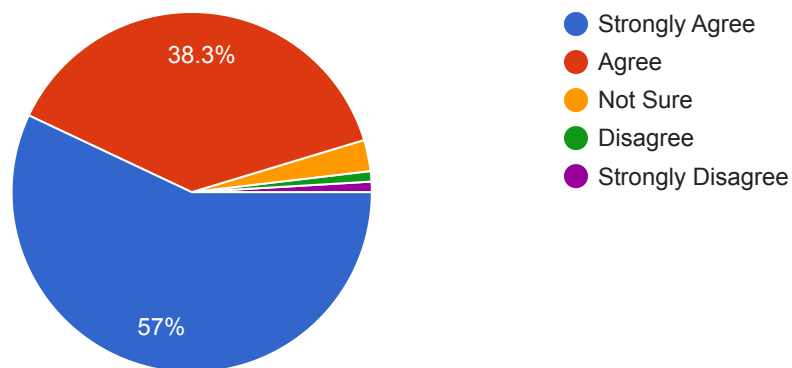

The classrooms are clean and well maintained

 Copy

107 responses

Class rooms are ICT based (LCD/OHP Projector, Audio Visual Aids)

 Copy

107 responses

College campus is green and eco-friendly

 Copy