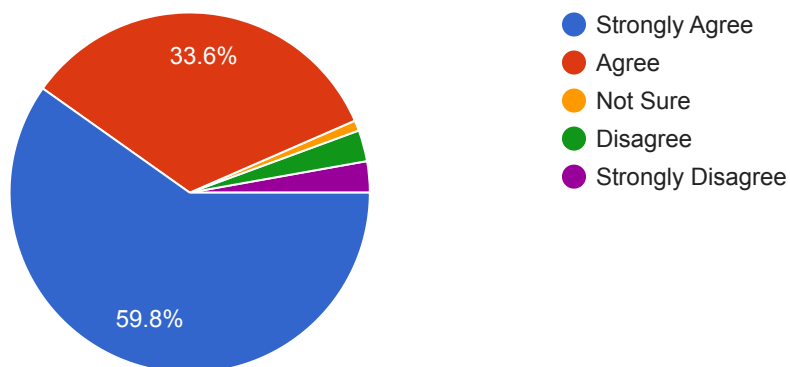

Separate common rooms for girls and boys are available

Copy

107 responses