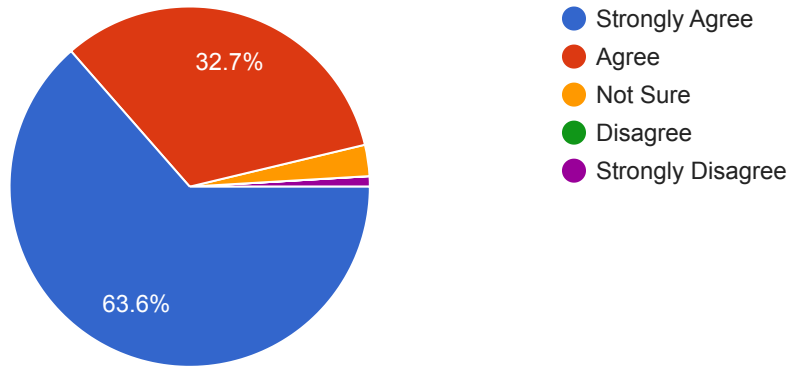

The prescribed books / reading materials are available in the library

Copy

107 responses

Sport Equipment in the Sport Department is in good working condition

Copy

107 responses