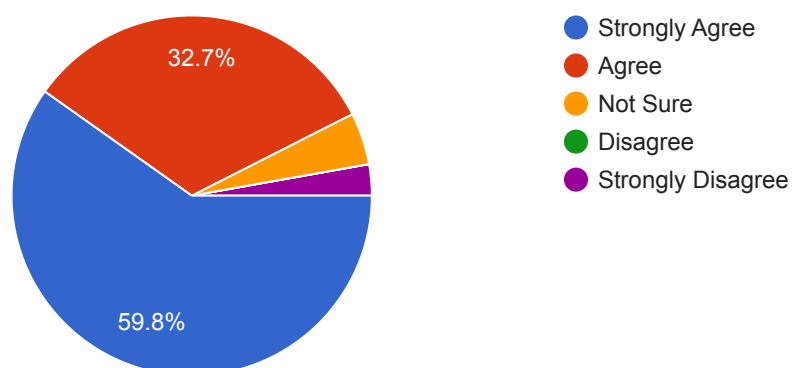

The classrooms are clean and well maintained

 Copy

107 responses

Class rooms are ICT based (LCD/OHP Projector, Audio Visual Aids)

 Copy

107 responses

College campus is green and eco-friendly

 Copy